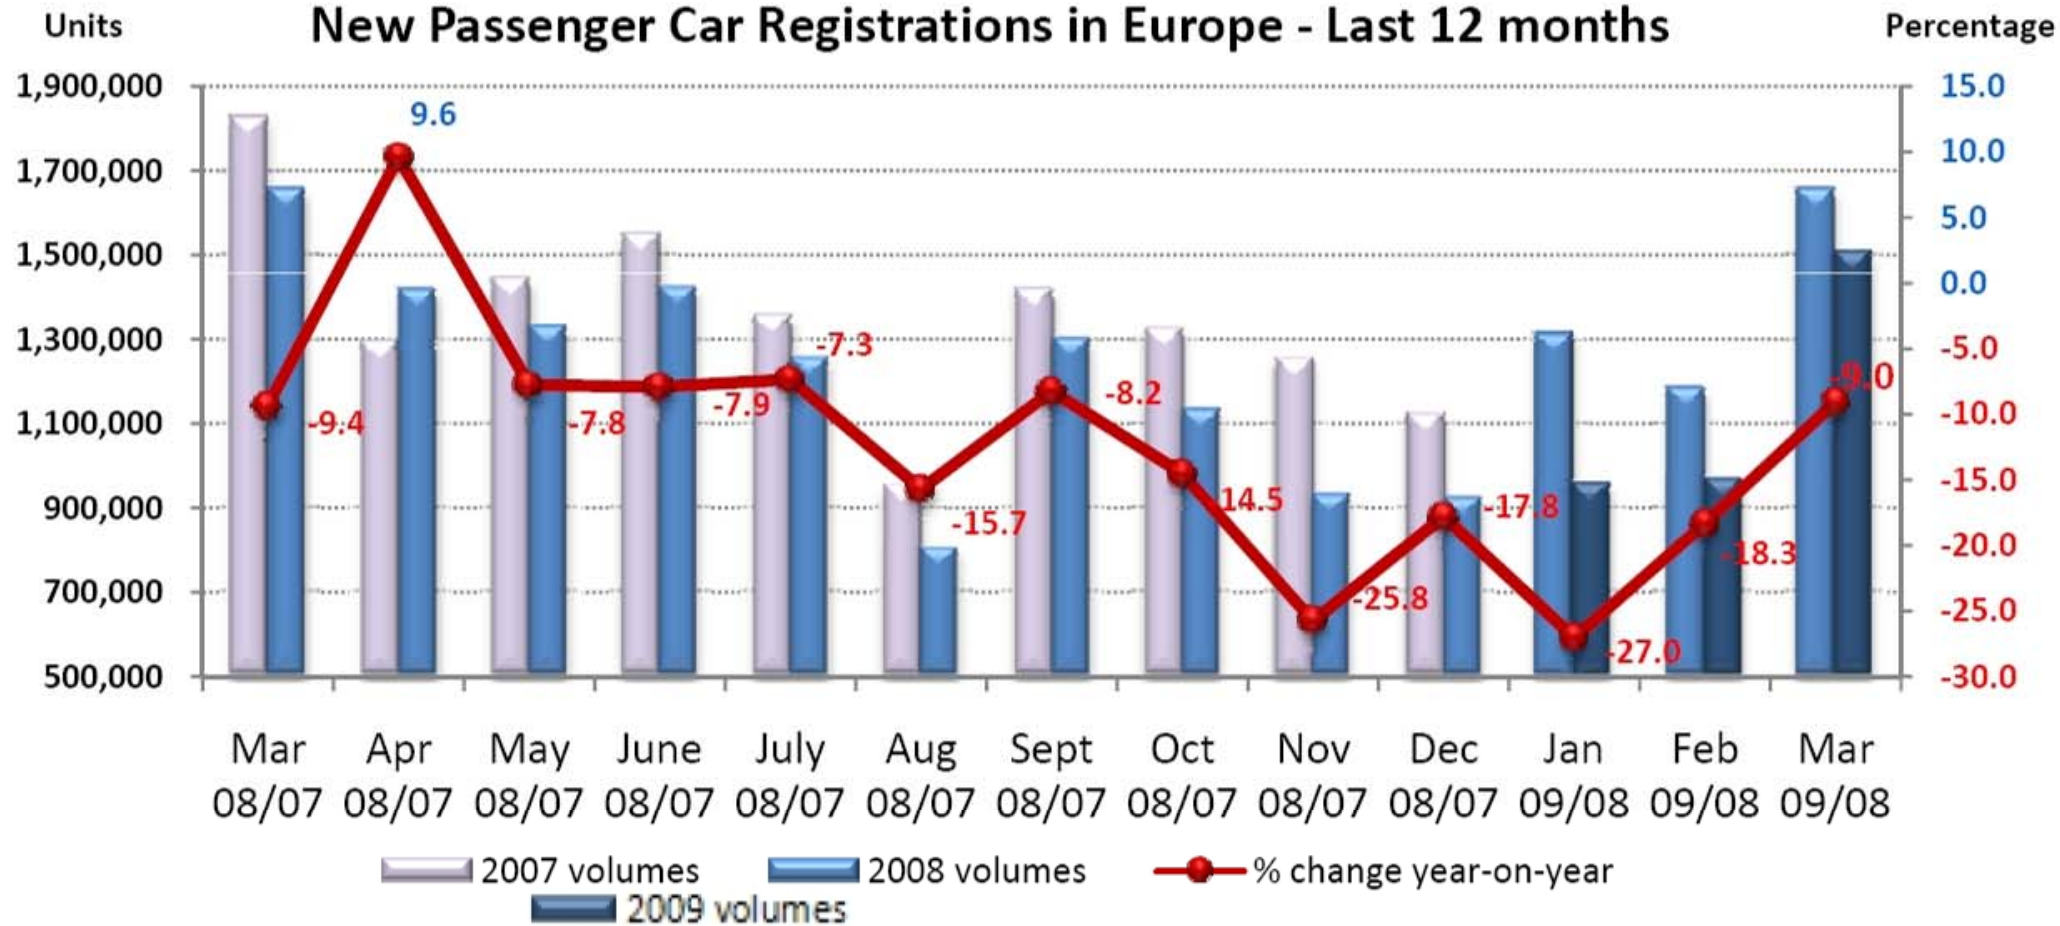

New Passenger Car Registrations in Europe - Last 12 months

Not adjusted for working days