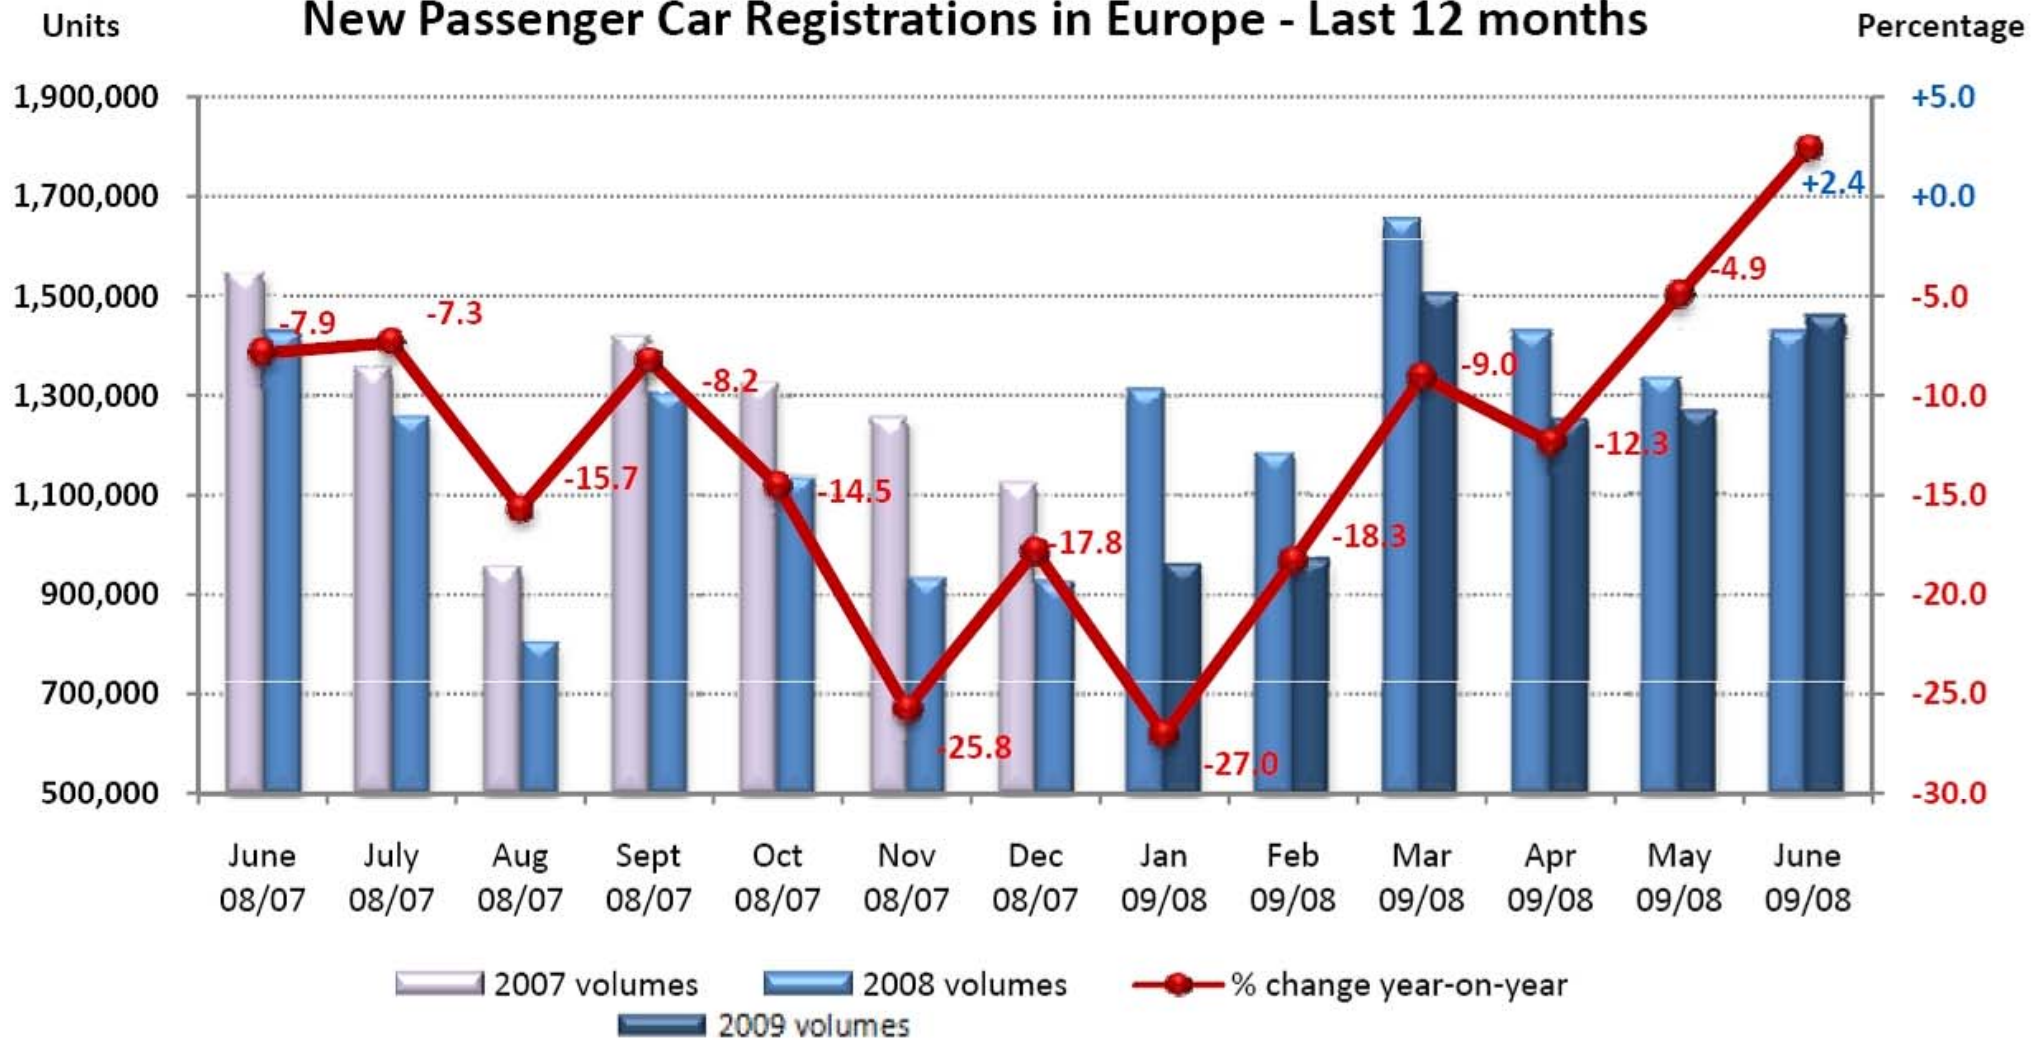

New Passenger Car Registrations in Europe - Last 12 months

Not adjusted for working days