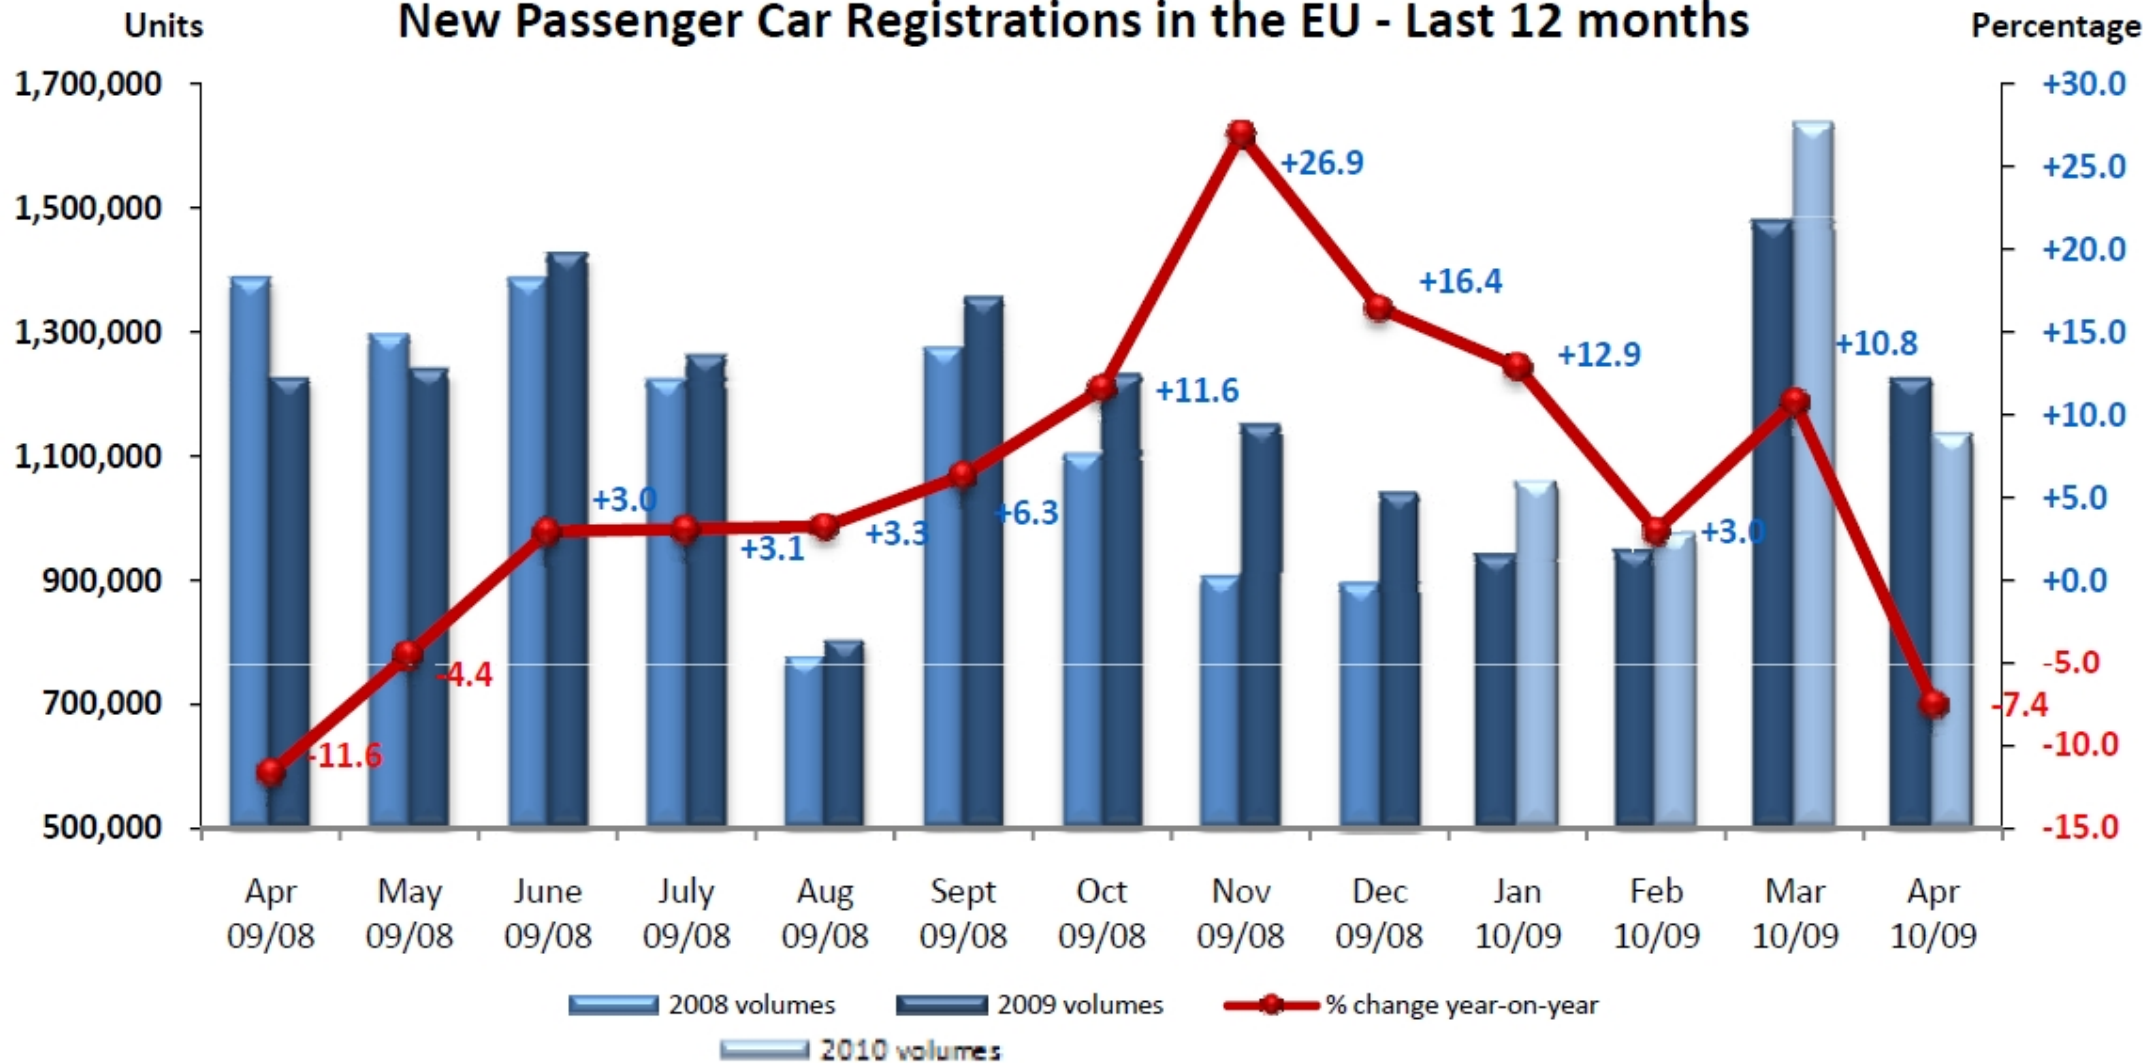

New Passenger Car Registrations in the EU - Last 12 months

Not adjusted for working days